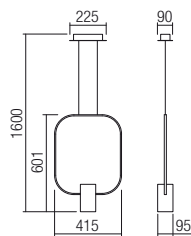

Led type	EDISON SMD LED 2835 180 pcs x 0,12W + 30 pcs x 0,2W
Power	22W + 1 x 6W
Input	220-240V, 50/60Hz
Color temperature	3000K
Lumen source	3080 lm
Lumen system	2210 lm
CRI	85
Not dimmable	

CE

Led type	EDISON SMD LED 2835 96 pcs x 0,12W + 30 pcs x 0,2W
Power	12W + 1 x 6W
Input	220-240V, 50/60Hz
Color temperature	3000K
Lumen source	1980 lm
Lumen system	1170 lm
CRI	85
Not dimmable	

CE