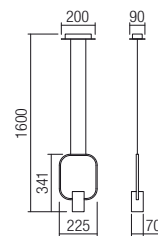

Led type	EDISON SMD LED 2835 180 pcs x 0,12W + 30 pcs x 0,2W
Power	22W + 1 x 6W
Input	220-240V, 50/60Hz
Color temperature	3000K
Lumen source	3080 lm
Lumen system	2210 lm
CRI	85
Not dimmable	

CE

Led type	EDISON SMD LED 2835 96 pcs x 0,12W + 30 pcs x 0,2W
Power	12W + 1 x 6W
Input	220-240V, 50/60Hz
Color temperature	3000K
Lumen source	1980 lm
Lumen system	1170 lm
CRI	85
Not dimmable	

CE